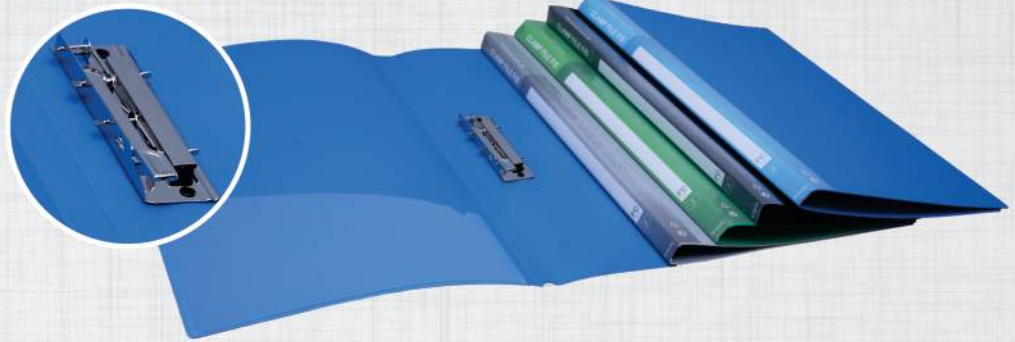

## VIEW BINDER

G-119 A4 1.5" Inch D-Ring Clip

G-120 A4 2" Inch D-Ring Clip

Code	Meas	Packing	Color
G-119	690x530x525mm	1x48	
G-120	720x515x525mm	1x20	

**CLIP FILE CLASSIC**

GX-113 A4  
GX-114 FC

Code	Meas	Packing	Color
GX-113	690x530x525mm	24/120	
GX-114	720x515x525mm	24/144	