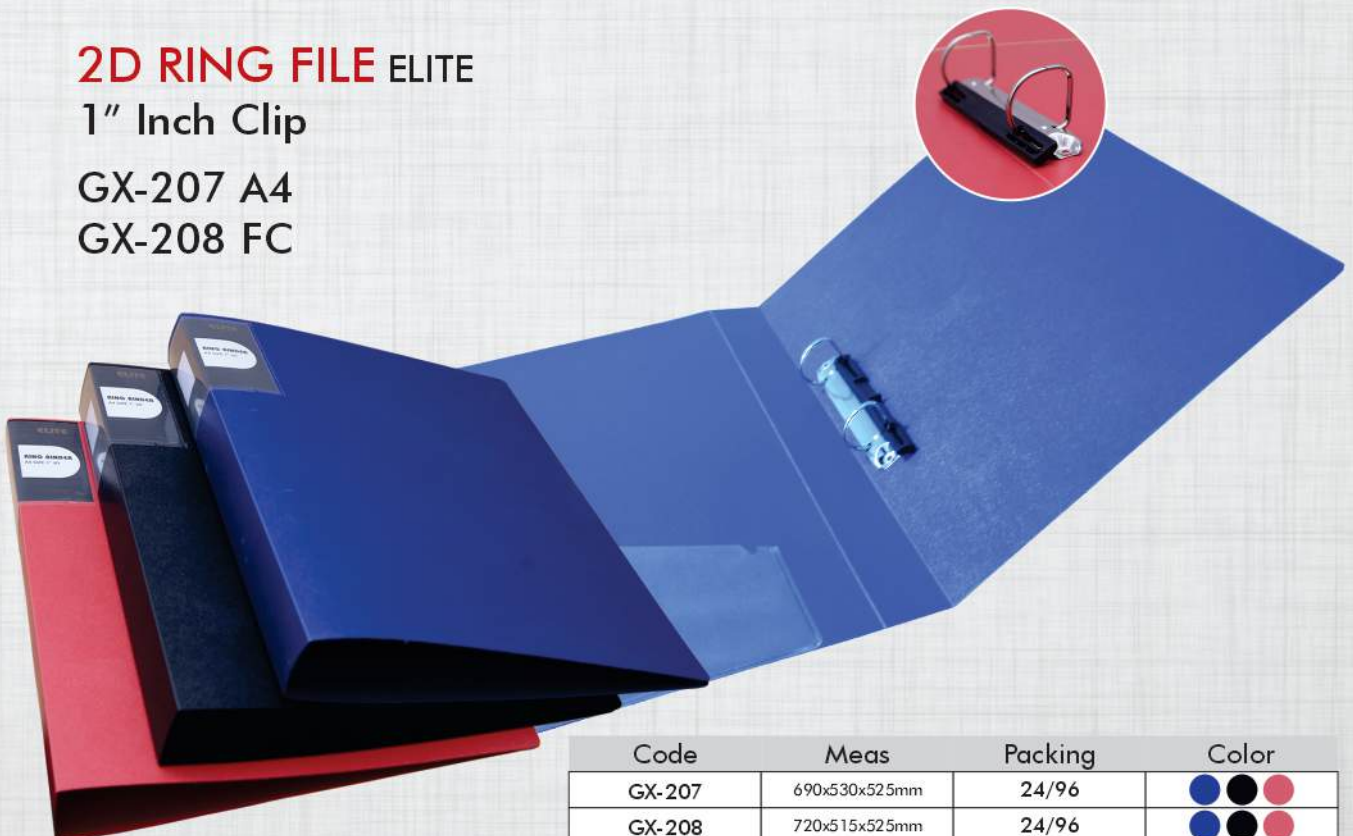

2D RING FILE ELITE

1" Inch Clip

GX-207 A4

GX-208 FC

Code	Meas	Packing	Color
GX-207	690x530x525mm	24/96	
GX-208	720x515x525mm	24/96